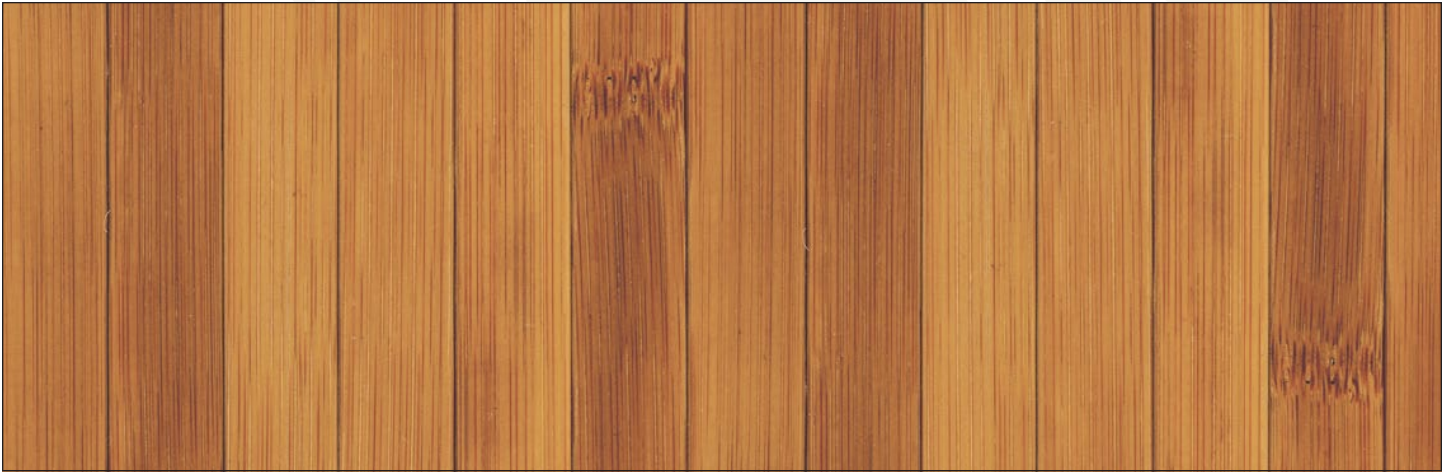

Specifications

SKU 84030

Grain / Color

Vertical Grain / Blonde

Dimensions

4' wide, 8' long, 3/16" thick or

8' wide, 4' long, 3/16" thick

(Grain runs the length of the panel)

Environmental

Qualifies for LEED® Credit MR6

--Rapidly Renewable Material

Qualifies for LEED® Credit IEQ 4.3

--Low-Emitting Flooring Systems

Warranty

Lifetime warranty against manufacturer defects.

Tambour paneling fits nearly any surface adding appeal, dimension, and color to the space. It is ideal solution for wainscoting, ceilings, as a wall covering and more. Constructed from bamboo splits and backed with a strong canvas backing, our tambour is malleable and easy to cut. It is an excellent way to create a unique look in any room. Our bamboo tambour features high quality, real bamboo strips and is available in a variety of colors.